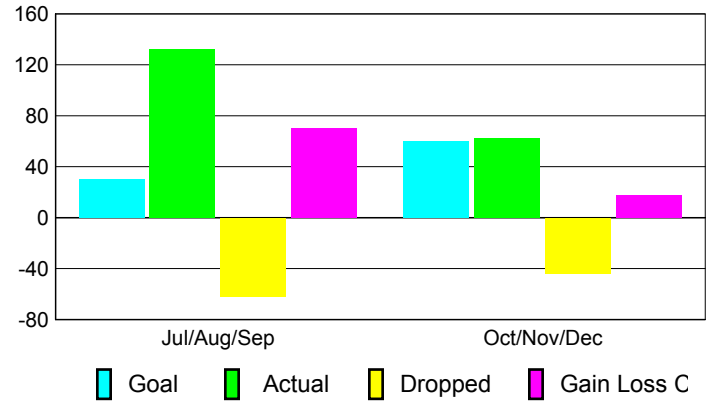

Membership Results 2010-2011

Goal, New, Dropped, Gain/Loss