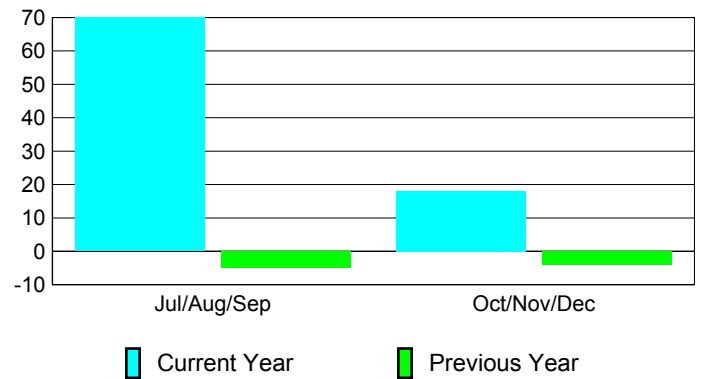

Comparison of Membership Gain/Loss

Current Year Compared to the Previous Year